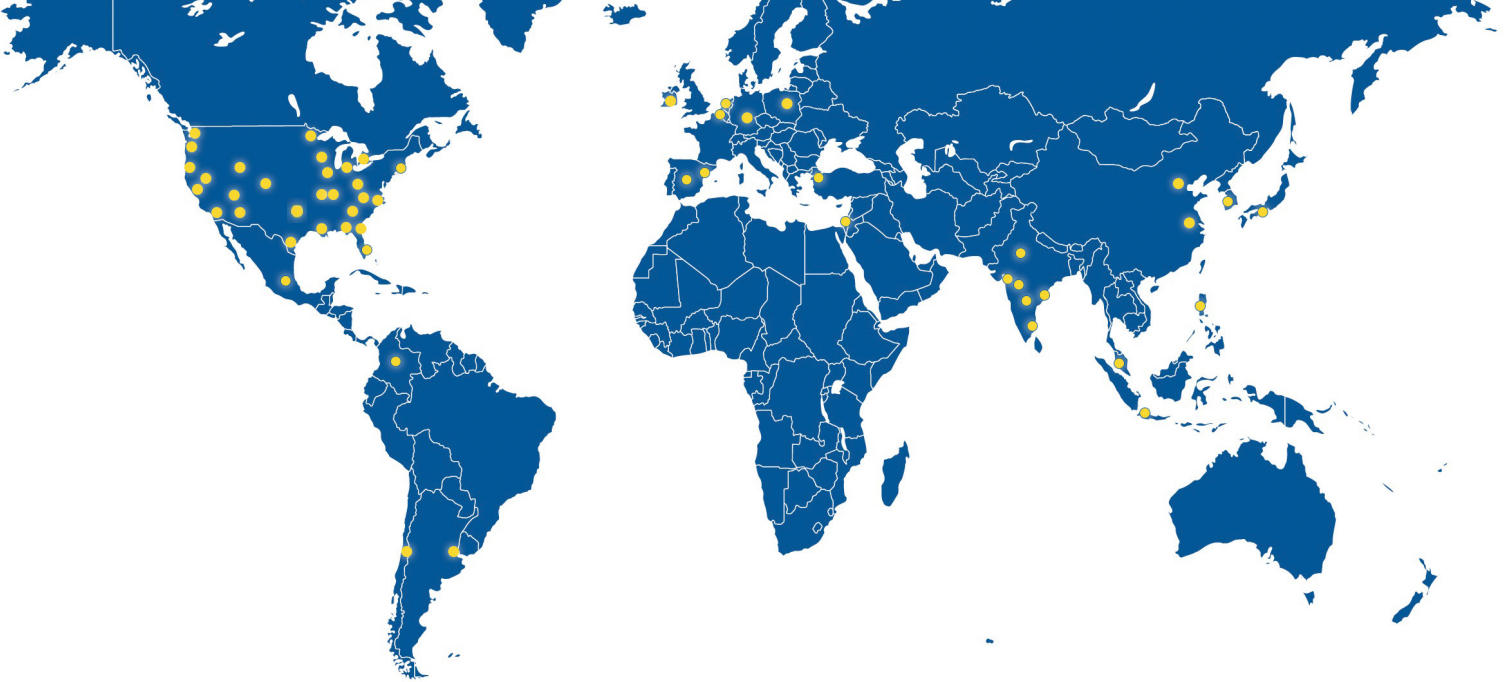

Extensive Experience Building Custom Solutions Around the Globe